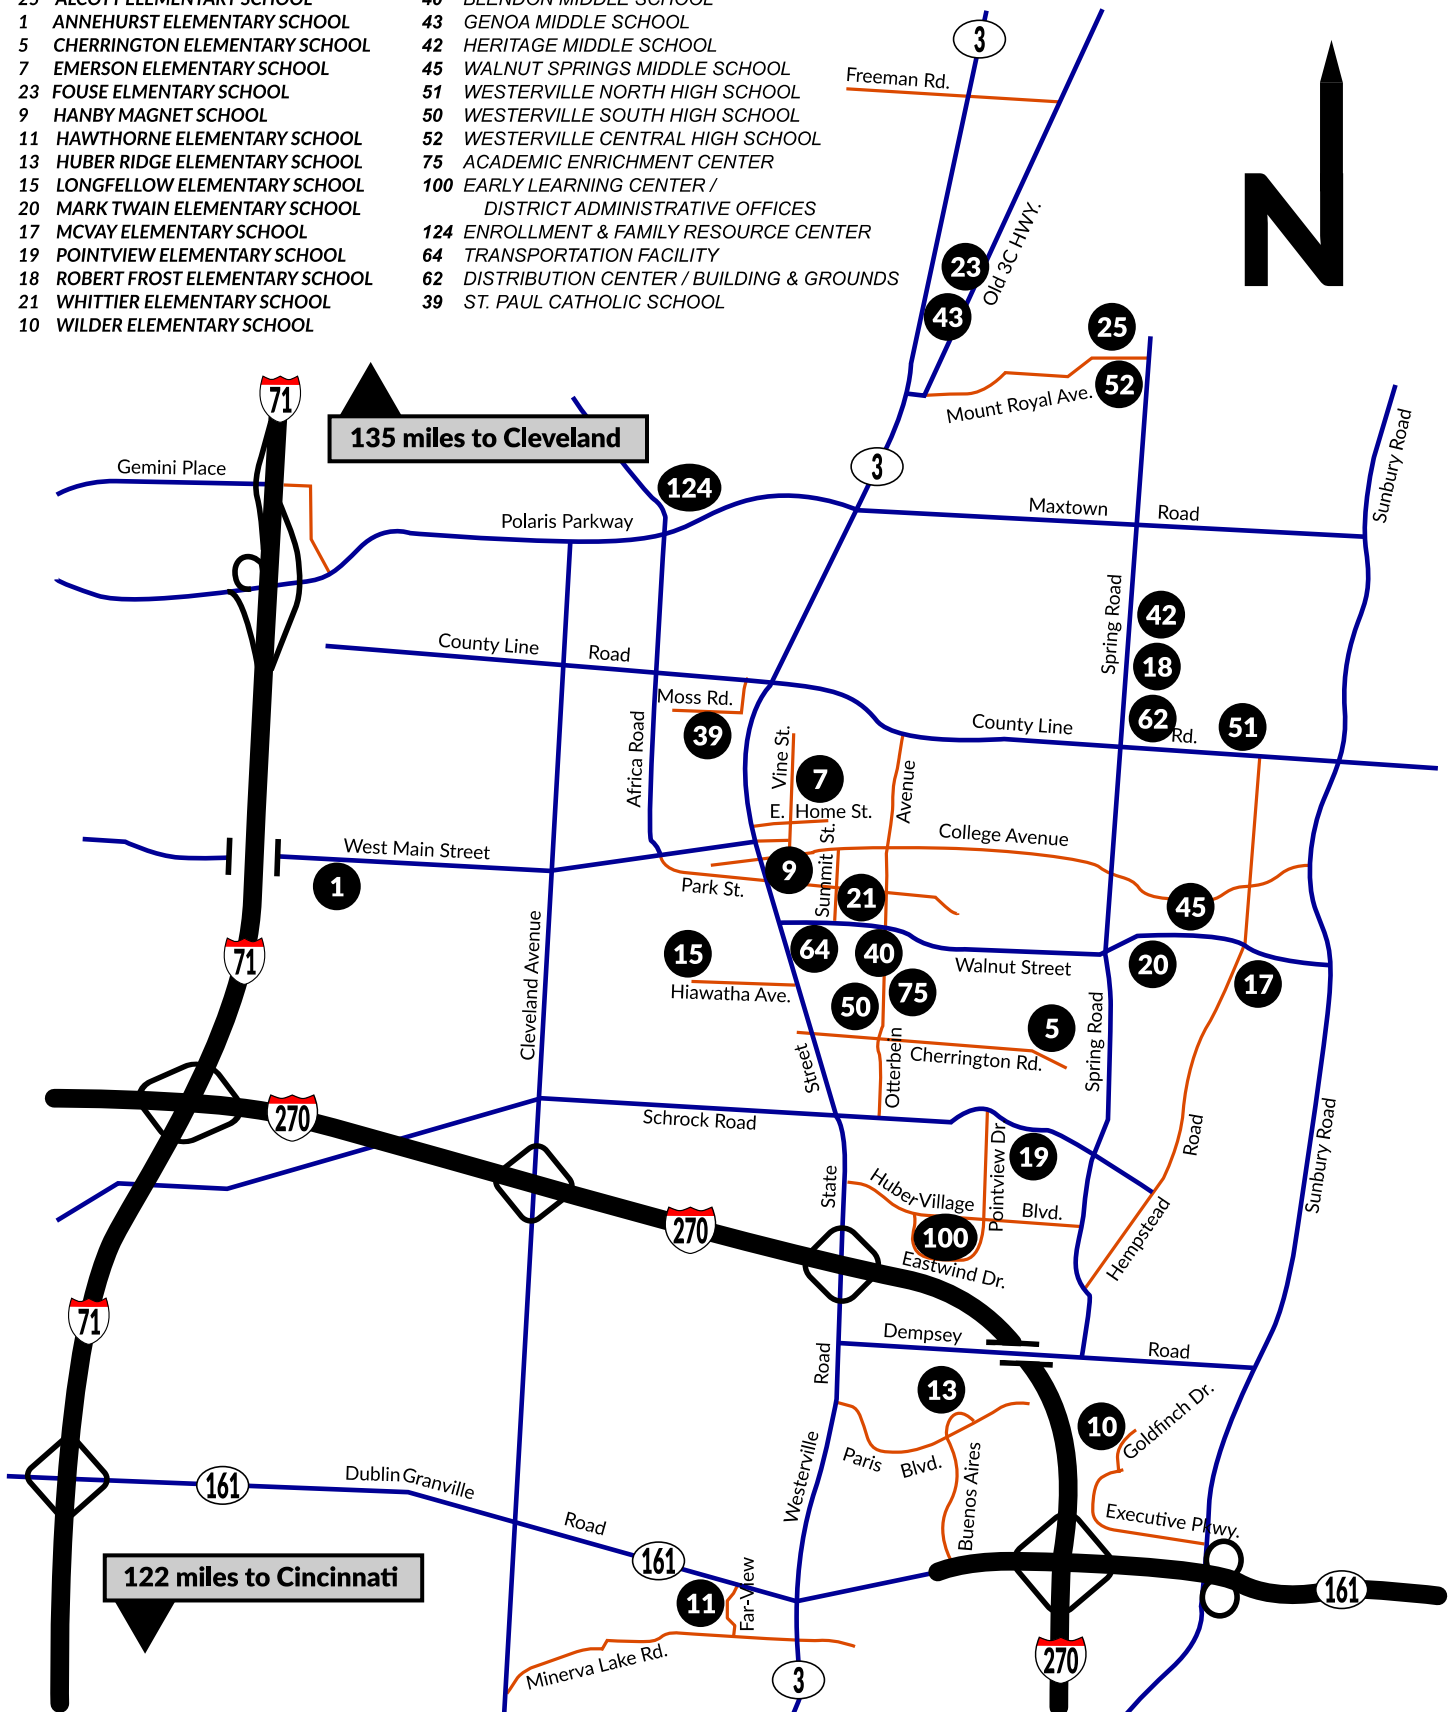

WESTERVILLE CITY SCHOOLS

District Map

- | | |
|-----------------------------------|---|
| 25 ALCOTT ELEMENTARY SCHOOL | 40 BLENDON MIDDLE SCHOOL |
| 1 ANNEHURST ELEMENTARY SCHOOL | 43 GENOA MIDDLE SCHOOL |
| 5 CHERRINGTON ELEMENTARY SCHOOL | 42 HERITAGE MIDDLE SCHOOL |
| 7 EMERSON ELEMENTARY SCHOOL | 45 WALNUT SPRINGS MIDDLE SCHOOL |
| 23 FOUSE ELEMENTARY SCHOOL | 51 WESTERVILLE NORTH HIGH SCHOOL |
| 9 HANBY MAGNET SCHOOL | 50 WESTERVILLE SOUTH HIGH SCHOOL |
| 11 HAWTHORNE ELEMENTARY SCHOOL | 52 WESTERVILLE CENTRAL HIGH SCHOOL |
| 13 HUBER RIDGE ELEMENTARY SCHOOL | 75 ACADEMIC ENRICHMENT CENTER |
| 15 LONGFELLOW ELEMENTARY SCHOOL | 100 EARLY LEARNING CENTER / |
| 20 MARK TWAIN ELEMENTARY SCHOOL | DISTRICT ADMINISTRATIVE OFFICES |
| 17 MCVAY ELEMENTARY SCHOOL | 124 ENROLLMENT & FAMILY RESOURCE CENTER |
| 19 POINTVIEW ELEMENTARY SCHOOL | 64 TRANSPORTATION FACILITY |
| 18 ROBERT FROST ELEMENTARY SCHOOL | 62 DISTRIBUTION CENTER / BUILDING & GROUNDS |
| 21 WHITTIER ELEMENTARY SCHOOL | 39 ST. PAUL CATHOLIC SCHOOL |
| 10 WILDER ELEMENTARY SCHOOL | |