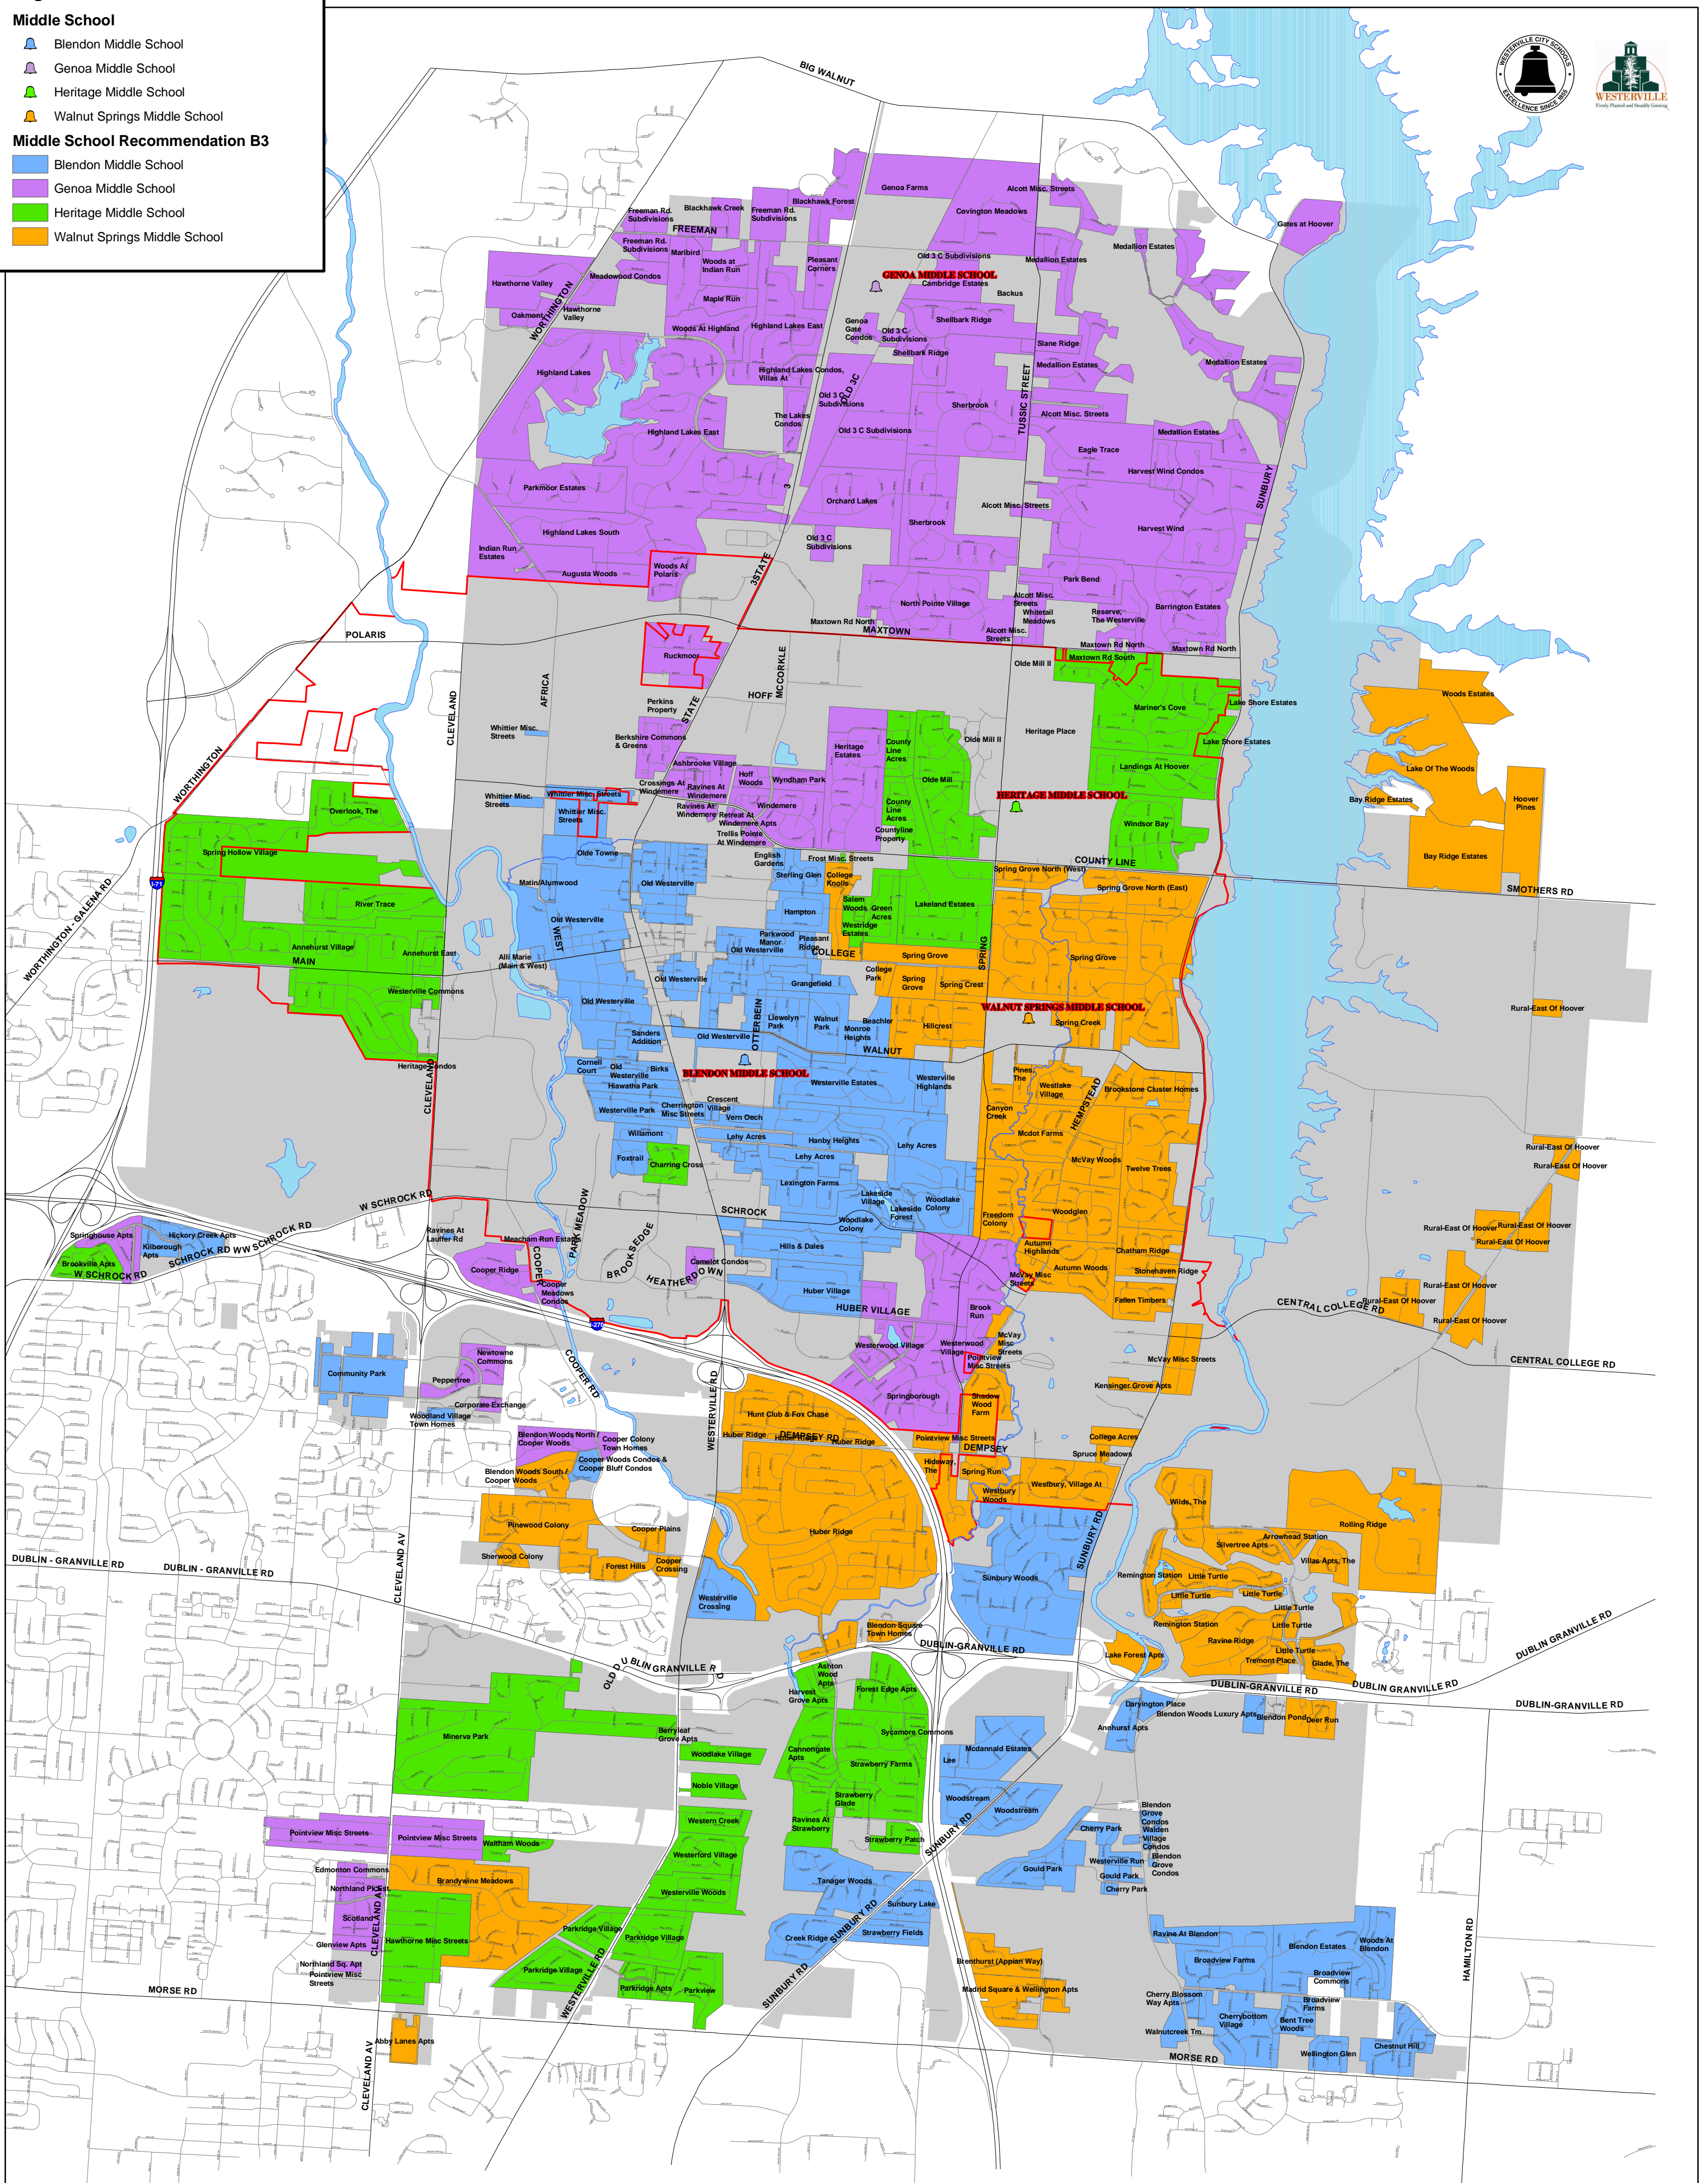

WESTERVILLE CITY SCHOOLS Middle School Redistricting

Adopted Plan
6 thru 8

Legend

Middle School

- Blendon Middle School
- Genoa Middle School
- Heritage Middle School
- Walnut Springs Middle School

Middle School Recommendation B3

- Blendon Middle School
- Genoa Middle School
- Heritage Middle School
- Walnut Springs Middle School

The information from which this map was compiled is constantly being updated and is subject to change. The information has been compiled from various sources, which we believe to be reliable. However, we do not warrant this information.